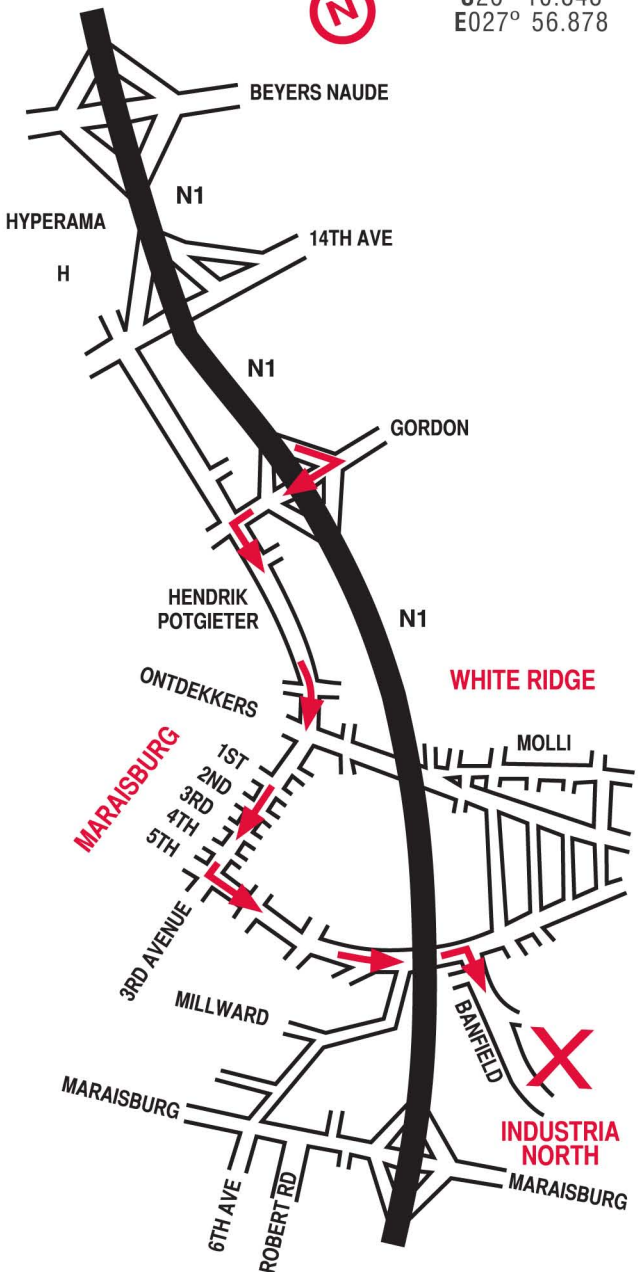

VIA LA MODA

MAP & DIRECTIONS

PRETORIA
JHB NORTH

GPS CO-ORDINATES
S26° 10.848'
E027° 56.878

- 1 Travel in a South / West Direction along the N1
- 2 Pass the PRETORIA HIGHWAY offramp
- 3 Pass the RIVONIA offramp
- 4 Pass the WILLIAM NICOL offramp
- 5 Pass the MALIBONGWE offramp (was Hans Strydom)
- 6 Pass the BEYERS NAUDE offramp
- 7 Pass the 14th AVE offramp
- 8 TURN ONTO THE GORDON ROAD offramp
- 9 At the offramp Robot turn RIGHT
- 10 TURN LEFT onto HENDRIK POTGIETER
- 11 CROSS OVER the next ROBOT (Ontdekkers Rd)
- 12 At the 3rd stop street TURN LEFT into 5TH STREET
- 13 Cross over the first robot and bridge that you come to
- 14 TURN RIGHT immediately after the bridge into BANFIELD RD
- 15 VIA LA MODA will be on the LEFT at **NO.19 BANFIELD RD**
COMFORT CREATIONS HOUSE (We are landmarked by two large rockets on our roof and our showroom is on the THIRD FLOOR)